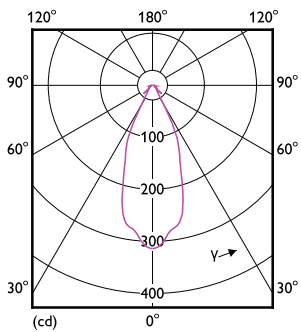

Abmessungsskizzen

MAS ExpertColor 10.8-50W 927 AR111 40D

Product	D	C
MAS ExpertColor 10.8-50W 927 AR111 40D	111 mm	61 mm

Photometrische Daten

LEDspots MAS SLR 10,8W AR111 G53 927 40D-LDD LDD

LEDspots MAS SLR 10,8W AR111 G53 927 40D-ADL ADL